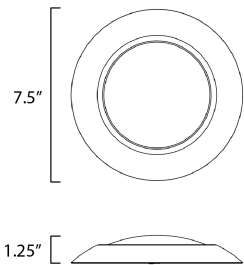

PRODUCT DESCRIPTION

This very compact LED flush mount directly installs on any 4" junction box and gives the look of a recessed trim. Constructed of Die Cast Aluminum, the Diverse luminaire is dimmable and approved for wet or damp locations so it can be used in virtually any ceiling application, including showers.

MEASUREMENTS

DIMENSION : 7.5" L x 7.5" W x 1.25" H
 HANGING WEIGHT : 0.54 lb

LAMPING

INPUT VOLTAGE : 120V
 LUMENS : 1,200 Rated (1,000 Del.)
 BULB : 13.5W LED PCB Integrated , 14W Total
 BULB INCLUDED : (Integrated)
 DIMMABLE : Triac CL
 CRI : 90 CRI
 COLOR_TEMP : 3000K