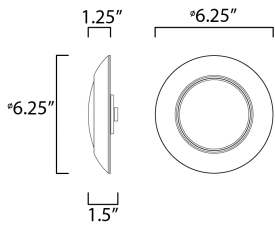

PRODUCT DESCRIPTION

This very compact LED flush mount directly installs on any 4" junction box and gives the look of a recessed trim. Constructed of Die Cast Aluminum, the Diverse luminaire is dimmable and approved for wet or damp locations so it can be used in virtually any ceiling application, including showers.

MEASUREMENTS

DIMENSION : 6.25" L x 6.25" W x 1.25" H
 HANGING WEIGHT : 0.26 lb

LAMPING

INPUT VOLTAGE : 120V
 LUMENS : 1,080 Rated (850 Del.)
 BULB : 12W LED PCB Integrated , 12W Total
 BULB INCLUDED : (Integrated)
 DIMMABLE : ELV or Triac CL
 CRI : 90 CRI
 COLOR_TEMP : 2700K