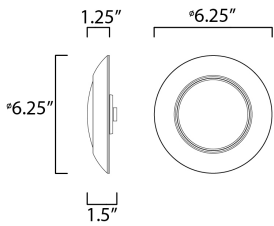

**PRODUCT DESCRIPTION**

This very compact LED flush mount directly installs on any 4" junction box and gives the look of a recessed trim. Constructed of Die Cast Aluminum, the Diverse luminaire is dimmable and approved for wet or damp locations so it can be used in virtually any ceiling application, including showers.

**MEASUREMENTS**

DIMENSION : 6.25" L x 6.25" W x 1.25" H  
 HANGING WEIGHT : 0.42 lb

**LAMPING**

INPUT VOLTAGE : 120V  
 LUMENS : 1,080 Rated (850 Del.)  
 BULB : 12W LED PCB Integrated , 12W Total  
 BULB INCLUDED : (Integrated)  
 DIMMABLE : ELV or Triac CL  
 CRI : 90 CRI  
 COLOR\_TEMP : 3000K