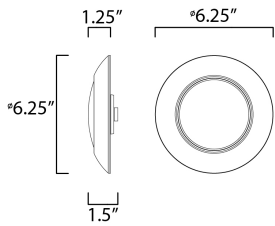

PRODUCT DESCRIPTION

This very compact LED flush mount directly installs on any 4" junction box and gives the look of a recessed trim. Constructed of Die Cast Aluminum, the Diverse luminaire is dimmable and approved for wet or damp locations so it can be used in virtually any ceiling application, including showers.

MEASUREMENTS

DIMENSION : 6.25" L x 6.25" W x 1.25" H
 HANGING WEIGHT : 0.42 lb

LAMPING

INPUT VOLTAGE : 120V
 LUMENS : 1,080 Rated (850 Del.)
 BULB : 12W LED PCB Integrated , 12W Total
 BULB INCLUDED : (Integrated)
 DIMMABLE : ELV or Triac CL
 CRI : 90 CRI
 COLOR_TEMP : 3000K