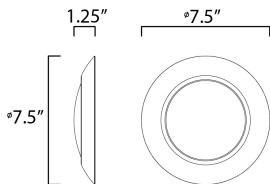

**PRODUCT DESCRIPTION**

This very compact LED flush mount directly installs on any 4" junction box and gives the look of a recessed trim. Constructed of Die Cast Aluminum, the Diverse luminaire is dimmable and approved for wet or damp locations so it can be used in virtually any ceiling application, including showers.

**MEASUREMENTS**

DIMENSION : 7.5" L x 7.5" W x 1.25" H  
 HANGING WEIGHT : 0.39 lb

**LAMPING**

INPUT VOLTAGE : 120V  
 LUMENS : 1,350 Rated (950 Del.)  
 BULB : 15W LED PCB Integrated , 15W Total  
 BULB INCLUDED : (Integrated)  
 DIMMABLE : ELV or Triac CL  
 CRI : 90 CRI  
 COLOR\_TEMP : 2700K