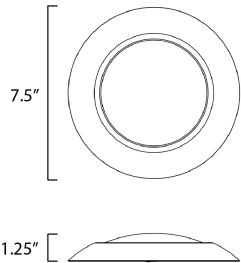

PRODUCT DESCRIPTION

This very compact LED flush mount directly installs on any 4" junction box and gives the look of a recessed trim. Constructed of Die Cast Aluminum, the Diverse luminaire is dimmable and approved for wet or damp locations so it can be used in virtually any ceiling application, including showers.

MEASUREMENTS

DIMENSION : 7.5" L x 7.5" W x 1.25" H
 HANGING WEIGHT : 0.4 lb

LAMPING

INPUT VOLTAGE : 120V
 LUMENS : 1,200 Rated (975 Del.)
 BULB : 13.5W LED PCB Integrated , 14W Total
 BULB INCLUDED : (Integrated)
 DIMMABLE : ELV or Triac CL
 CRI : 90 CRI
 COLOR_TEMP : 3000K

FINISHES OPTION

-  Black (BK)
-  White (WT)

GLASS

White WT

MATERIAL

Polycarbonate, Aluminum

RATINGS

cETLus
 Wet Location