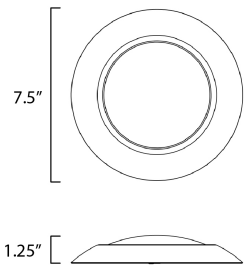

**PRODUCT DESCRIPTION**

This very compact LED flush mount directly installs on any 4" junction box and gives the look of a recessed trim. Constructed of Die Cast Aluminum, the Diverse luminaire is dimmable and approved for wet or damp locations so it can be used in virtually any ceiling application, including showers.

**MEASUREMENTS**

DIMENSION : 7.5" L x 7.5" W x 1.25" H  
 HANGING WEIGHT : 0.4 lb

**LAMPING**

INPUT VOLTAGE : 120V  
 LUMENS : 1,200 Rated (975 Del.)  
 BULB : 13.5W LED PCB Integrated , 14W Total  
 BULB INCLUDED : (Integrated)  
 DIMMABLE : ELV or Triac CL  
 CRI : 90 CRI  
 COLOR\_TEMP : 3000K