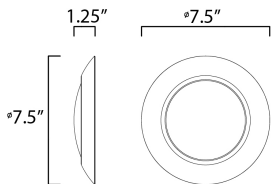

PRODUCT DESCRIPTION

This very compact LED flush mount directly installs on any 4" junction box and gives the look of a recessed trim. Constructed of Die Cast Aluminum, the Diverse luminaire is dimmable and approved for wet or damp locations so it can be used in virtually any ceiling application, including showers.

MEASUREMENTS

DIMENSION : 7.5" L x 7.5" W x 1.25" H
 HANGING WEIGHT : 0.28 lb

LAMPING

INPUT VOLTAGE : 120V
 LUMENS : 1,350 Rated (1,100 Del.)
 BULB : 15W LED PCB Integrated , 15W Total
 BULB INCLUDED : (Integrated)
 DIMMABLE : ELV or Triac CL
 CRI : 90 CRI
 COLOR_TEMP : 4000K