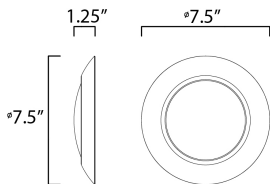

PRODUCT DESCRIPTION

This very compact LED flush mount directly installs on any 4" junction box and gives the look of a recessed trim. Constructed of Die Cast Aluminum, the Diverse luminaire is dimmable and approved for wet or damp locations so it can be used in virtually any ceiling application, including showers.

MEASUREMENTS

DIMENSION : 7.5" L x 7.5" W x 1.25" H
 HANGING WEIGHT : 0.28 lb

LAMPING

INPUT VOLTAGE : 120V
 LUMENS : 1,350 Rated (1,100 Del.)
 BULB : 15W LED PCB Integrated , 15W Total
 BULB INCLUDED : (Integrated)
 DIMMABLE : ELV or Triac CL
 CRI : 90 CRI
 COLOR_TEMP : 4000K