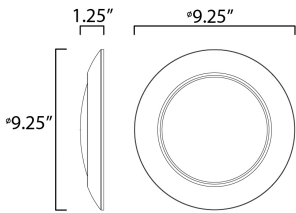

PRODUCT DESCRIPTION

This very compact LED flush mount directly installs on any 4" junction box and gives the look of a recessed trim. Constructed of Die Cast Aluminum, the Diverse luminaire is dimmable and approved for wet or damp locations so it can be used in virtually any ceiling application, including showers.

MEASUREMENTS

DIMENSION : 9.25" L x 9.25" W x 1.25" H
 HANGING WEIGHT : 0.9 lb

LAMPING

INPUT VOLTAGE : 120V
 LUMENS : 1,620 Rated (1,300 Del.)
 BULB : 18W LED PCB Integrated , 18W Total
 BULB INCLUDED : (Integrated)
 DIMMABLE : ELV or Triac CL
 CRI : 90 CRI
 COLOR_TEMP : 3000K