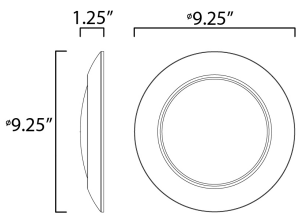

PRODUCT DESCRIPTION

This very compact LED flush mount directly installs on any 4" junction box and gives the look of a recessed trim. Constructed of Die Cast Aluminum, the Diverse luminaire is dimmable and approved for wet or damp locations so it can be used in virtually any ceiling application, including showers.

MEASUREMENTS

DIMENSION : 9.25" L x 9.25" W x 1.25" H
 HANGING WEIGHT : 0.9 lb

LAMPING

INPUT VOLTAGE : 120V
 LUMENS : 1,620 Rated (1,260 Del.)
 BULB : 18W LED PCB Integrated , 18W Total
 BULB INCLUDED : (Integrated)
 DIMMABLE : ELV or Triac CL
 CRI : 90 CRI
 COLOR_TEMP : 4000K