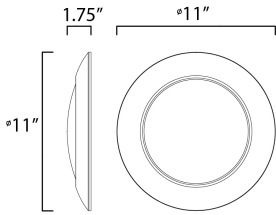

**PRODUCT DESCRIPTION**

This very compact LED flush mount directly installs on any 4" junction box and gives the look of a recessed trim. Constructed of Die Cast Aluminum, the Diverse luminaire is dimmable and approved for wet or damp locations so it can be used in virtually any ceiling application, including showers.

**MEASUREMENTS**

DIMENSION : 11" L x 11" W x 1.75" H  
 HANGING WEIGHT : 1.24 lb

**LAMPING**

INPUT VOLTAGE : 120V  
 LUMENS : 1,800 Rated (1,500 Del.)  
 BULB : 20W LED PCB Integrated , 20W Total  
 BULB INCLUDED : (Integrated)  
 DIMMABLE : ELV or Triac CL  
 CRI : 90 CRI  
 COLOR\_TEMP : 3000K