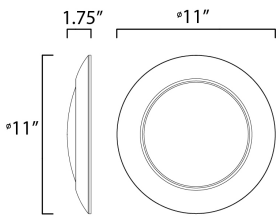

PRODUCT DESCRIPTION

This very compact LED flush mount directly installs on any 4" junction box and gives the look of a recessed trim. Constructed of Die Cast Aluminum, the Diverse luminaire is dimmable and approved for wet or damp locations so it can be used in virtually any ceiling application, including showers.

MEASUREMENTS

DIMENSION : 11" L x 11" W x 1.75" H
 HANGING WEIGHT : 1.24 lb

LAMPING

INPUT VOLTAGE : 120V
 LUMENS : 1,800 Rated (1,400 Del.)
 BULB : 20W LED PCB Integrated , 20W Total
 BULB INCLUDED : (Integrated)
 DIMMABLE : ELV or Triac CL
 CRI : 90 CRI
 COLOR_TEMP : 2700K