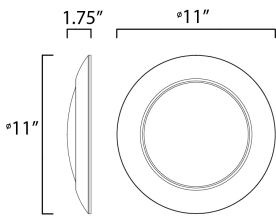

PRODUCT DESCRIPTION

This very compact LED flush mount directly installs on any 4" junction box and gives the look of a recessed trim. Constructed of Die Cast Aluminum, the Diverse luminaire is dimmable and approved for wet or damp locations so it can be used in virtually any ceiling application, including showers.

MEASUREMENTS

DIMENSION : 11" L x 11" W x 1.75" H
 HANGING WEIGHT : 1.24 lb

LAMPING

INPUT VOLTAGE : 120V
 LUMENS : 1,800 Rated (1,400 Del.)
 BULB : 20W LED PCB Integrated , 20W Total
 BULB INCLUDED : (Integrated)
 DIMMABLE : ELV or Triac CL
 CRI : 90 CRI
 COLOR_TEMP : 4000K