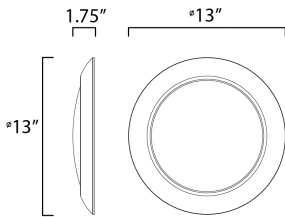

**PRODUCT DESCRIPTION**

This very compact LED flush mount directly installs on any 4" junction box and gives the look of a recessed trim. Constructed of Die Cast Aluminum, the Diverse luminaire is dimmable and approved for wet or damp locations so it can be used in virtually any ceiling application, including showers.

**MEASUREMENTS**

DIMENSION : 13" L x 13" W x 1.75" H  
 HANGING WEIGHT : 1.78 lb

**LAMPING**

INPUT VOLTAGE : 120V  
 LUMENS : 2,250 Rated (1,850 Del.)  
 BULB : 25W LED PCB Integrated , 25W Total  
 BULB INCLUDED : (Integrated)  
 DIMMABLE : ELV or Triac CL  
 CRI : 90 CRI  
 COLOR\_TEMP : 3000K