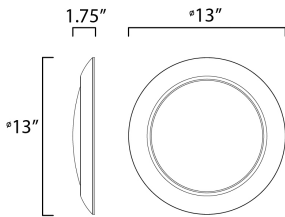

PRODUCT DESCRIPTION

This very compact LED flush mount directly installs on any 4" junction box and gives the look of a recessed trim. Constructed of Die Cast Aluminum, the Diverse luminaire is dimmable and approved for wet or damp locations so it can be used in virtually any ceiling application, including showers.

MEASUREMENTS

DIMENSION : 13" L x 13" W x 1.75" H
 HANGING WEIGHT : 1.78 lb

LAMPING

INPUT VOLTAGE : 120V
 LUMENS : 2,250 Rated (1,850 Del.)
 BULB : 25W LED PCB Integrated , 25W Total
 BULB INCLUDED : (Integrated)
 DIMMABLE : ELV or Triac CL
 CRI : 90 CRI
 COLOR_TEMP : 3000K