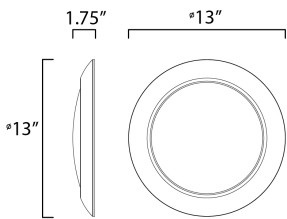

PRODUCT DESCRIPTION

This very compact LED flush mount directly installs on any 4" junction box and gives the look of a recessed trim. Constructed of Die Cast Aluminum, the Diverse luminaire is dimmable and approved for wet or damp locations so it can be used in virtually any ceiling application, including showers.

MEASUREMENTS

DIMENSION : 13" L x 13" W x 1.75" H
 HANGING WEIGHT : 1.78 lb

LAMPING

INPUT VOLTAGE : 120V
 LUMENS : 2,250 Rated (1,850 Del.)
 BULB : 25W LED PCB Integrated , 25W Total
 BULB INCLUDED : (Integrated)
 DIMMABLE : ELV or Triac CL
 CRI : 90 CRI
 COLOR_TEMP : 3000K