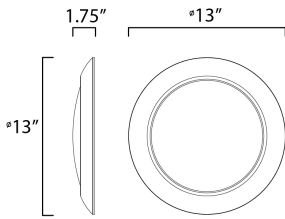

**PRODUCT DESCRIPTION**

This very compact LED flush mount directly installs on any 4" junction box and gives the look of a recessed trim. Constructed of Die Cast Aluminum, the Diverse luminaire is dimmable and approved for wet or damp locations so it can be used in virtually any ceiling application, including showers.

**MEASUREMENTS**

DIMENSION : 13" L x 13" W x 1.75" H  
 HANGING WEIGHT : 1.78 lb

**LAMPING**

INPUT VOLTAGE : 120V  
 LUMENS : 2,250 Rated (1,850 Del.)  
 BULB : 25W LED PCB Integrated , 25W Total  
 BULB INCLUDED : (Integrated)  
 DIMMABLE : ELV or Triac CL  
 CRI : 90 CRI  
 COLOR\_TEMP : 3000K