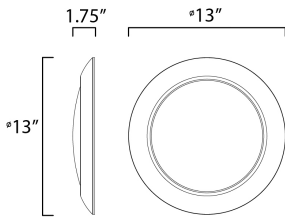

PRODUCT DESCRIPTION

This very compact LED flush mount directly installs on any 4" junction box and gives the look of a recessed trim. Constructed of Die Cast Aluminum, the Diverse luminaire is dimmable and approved for wet or damp locations so it can be used in virtually any ceiling application, including showers.

MEASUREMENTS

DIMENSION : 13" L x 13" W x 1.75" H
 HANGING WEIGHT : 1.78 lb

LAMPING

INPUT VOLTAGE : 120V
 LUMENS : 2,250 Rated (1,750 Del.)
 BULB : 25W LED PCB Integrated , 25W Total
 BULB INCLUDED : (Integrated)
 DIMMABLE : ELV or Triac CL
 CRI : 90 CRI
 COLOR_TEMP : 2700K