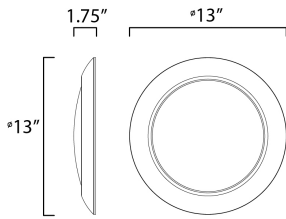

PRODUCT DESCRIPTION

This very compact LED flush mount directly installs on any 4" junction box and gives the look of a recessed trim. Constructed of Die Cast Aluminum, the Diverse luminaire is dimmable and approved for wet or damp locations so it can be used in virtually any ceiling application, including showers.

MEASUREMENTS

DIMENSION : 13" L x 13" W x 1.75" H
 HANGING WEIGHT : 1.78 lb

LAMPING

INPUT VOLTAGE : 120V
 LUMENS : 2,250 Rated (1,750 Del.)
 BULB : 25W LED PCB Integrated , 25W Total
 BULB INCLUDED : (Integrated)
 DIMMABLE : ELV or Triac CL
 CRI : 90 CRI
 COLOR_TEMP : 4000K