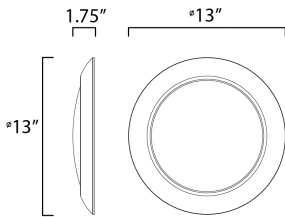

**PRODUCT DESCRIPTION**

This very compact LED flush mount directly installs on any 4" junction box and gives the look of a recessed trim. Constructed of Die Cast Aluminum, the Diverse luminaire is dimmable and approved for wet or damp locations so it can be used in virtually any ceiling application, including showers.

**MEASUREMENTS**

DIMENSION : 13" L x 13" W x 1.75" H  
 HANGING WEIGHT : 1.78 lb

**LAMPING**

INPUT VOLTAGE : 120V  
 LUMENS : 2,250 Rated (1,750 Del.)  
 BULB : 25W LED PCB Integrated , 25W Total  
 BULB INCLUDED : (Integrated)  
 DIMMABLE : ELV or Triac CL  
 CRI : 90 CRI  
 COLOR\_TEMP : 4000K