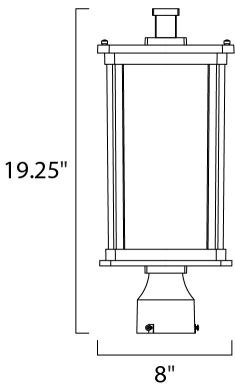

**MEASUREMENTS**

DIMENSION : 8" L x 8" W x 19.25" H  
 HANGING WEIGHT : 6.6 lb

**LAMPING**

INPUT VOLTAGE : 120V  
 LUMENS : 1,100 Rated  
 BULB : 12W LED E26 Medium , 12W Total  
 BULB INCLUDED : (Included)  
 DIMMABLE : Triac CL  
 CRI : 90+ CRI  
 COLOR\_TEMP : 3000K