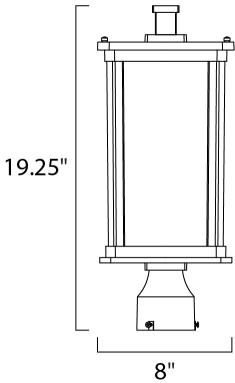

**MEASUREMENTS**

DIMENSION : 8" L x 8" W x 19.25" H  
 HANGING WEIGHT : 6.6 lb

**LAMPING**

INPUT VOLTAGE : 120V  
 LUMENS : 1,100 Rated  
 BULB : 12W LED E26 Medium , 12W Total  
 BULB INCLUDED : (Included)  
 DIMMABLE : Triac CL  
 CRI : 90+ CRI  
 COLOR\_TEMP : 3000K