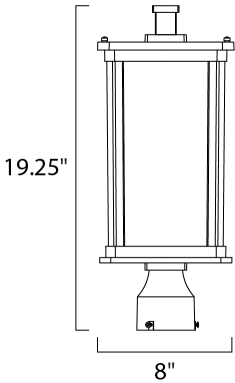

MEASUREMENTS

DIMENSION : 8" L x 8" W x 19.25" H
 HANGING WEIGHT : 6.6 lb

LAMPING

INPUT VOLTAGE : 120V
 LUMENS : 1,100 Rated
 BULB : 12W LED E26 Medium , 12W Total
 BULB INCLUDED : (Included)
 DIMMABLE : Triac CL
 CRI : 90+ CRI
 COLOR_TEMP : 3000K