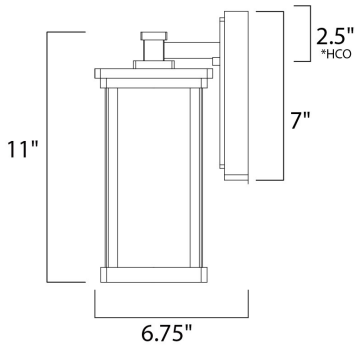

MEASUREMENTS

DIMENSION : 5.25" W x 11" H x 6.75" Ext
 BACK PLATE : 4.5" W x 7" H x 2.5" HCO
 HANGING WEIGHT : 2.86 lb

LAMPING

INPUT VOLTAGE : 120V
 LUMENS : 800 Rated
 BULB : 9W LED E26 Medium , 9W Total
 BULB INCLUDED : (Included)
 DIMMABLE : Triac CL
 CRI : 90+ CRI
 COLOR_TEMP : 3000K

*height from center of outlet to the top of the fixture

FINISHES OPTION

 Bronze (BZ)

GLASS

Frosted Seedy FS

MATERIAL

Die Cast Aluminum

RATINGS