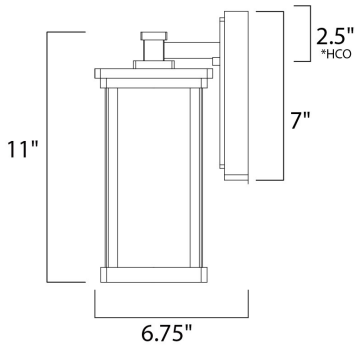

**MEASUREMENTS**

DIMENSION : 5.25" W x 11" H x 6.75" Ext  
 BACK PLATE : 4.5" W x 7" H x 2.5" HCO  
 HANGING WEIGHT : 2.86 lb

**LAMPING**

INPUT VOLTAGE : 120V  
 LUMENS : 800 Rated  
 BULB : 9W LED E26 Medium , 9W Total  
 BULB INCLUDED : (Included)  
 DIMMABLE : Triac CL  
 CRI : 90+ CRI  
 COLOR\_TEMP : 3000K

\*height from center of outlet to the top of the fixture

**FINISHES OPTION**

 Bronze (BZ)

**GLASS**

Frosted Seedy FS

**MATERIAL**

Die Cast Aluminum

**RATINGS**