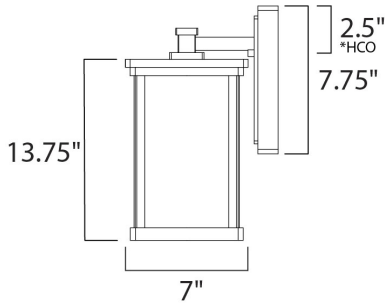

MEASUREMENTS

DIMENSION : 7" W x 13.75" H x 8.5" Ext
 BACK PLATE : 5.25" W x 7.75" H x 2.5" HCO
 HANGING WEIGHT : 5.1 lb

LAMPING

INPUT VOLTAGE : 120V
 LUMENS : 800 Rated
 BULB : 9W LED E26 Medium , 9W Total
 BULB INCLUDED : (Included)
 DIMMABLE : Triac CL
 CRI : 90+ CRI
 COLOR_TEMP : 3000K