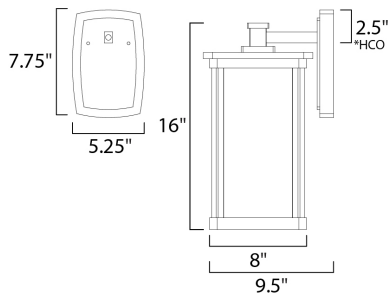

### MEASUREMENTS

DIMENSION : 8" W x 16" H x 9.5" Ext  
 BACK PLATE : 5.25" W x 7.75" H x 2.5" HCO  
 HANGING WEIGHT : 6.5 lb