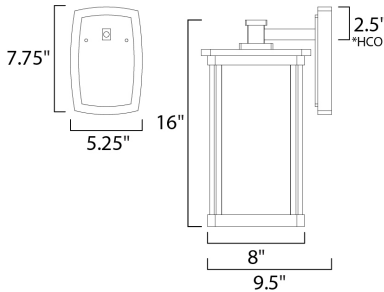

MEASUREMENTS

DIMENSION : 8" W x 16" H x 9.5" Ext
 BACK PLATE : 5.25" W x 7.75" H x 2.5" HCO
 HANGING WEIGHT : 6.5 lb

LAMPING

INPUT VOLTAGE : 120V
 LUMENS : 1,100 Rated
 BULB : 12W LED E26 Medium , 12W Total
 BULB INCLUDED : (Included)
 DIMMABLE : Triac CL
 CRI : 90+ CRI
 COLOR_TEMP : 3000K