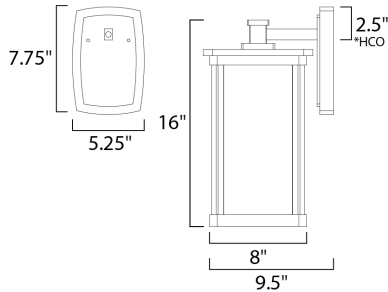

MEASUREMENTS

DIMENSION : 8" W x 16" H x 9.5" Ext
 BACK PLATE : 5.25" W x 7.75" H x 2.5" HCO
 HANGING WEIGHT : 6.5 lb

LAMPING

INPUT VOLTAGE : 120V
 LUMENS : 1,100 Rated
 BULB : 12W LED E26 Medium , 12W Total
 BULB INCLUDED : (Included)
 DIMMABLE : Triac CL
 CRI : 90+ CRI
 COLOR_TEMP : 3000K