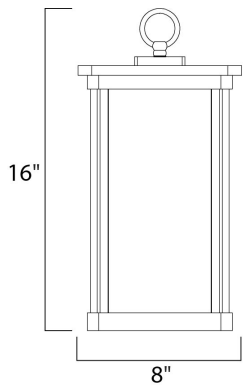

**MEASUREMENTS**

DIMENSION : 8" L x 8" W x 16" H  
 HANGING WEIGHT : 6.8 lb

**LAMPING**

INPUT VOLTAGE : 120V  
 LUMENS : 1,100 Rated  
 BULB : 12W LED E26 Medium , 12W Total  
 BULB INCLUDED : (Included)  
 DIMMABLE : Triac CL  
 CRI : 90+ CRI  
 COLOR\_TEMP : 3000K