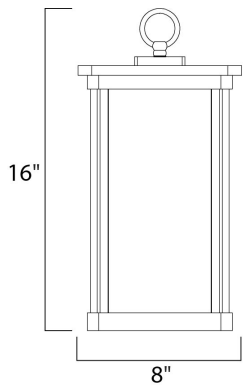

MEASUREMENTS

DIMENSION : 8" L x 8" W x 16" H
 HANGING WEIGHT : 6.8 lb

LAMPING

INPUT VOLTAGE : 120V
 LUMENS : 1,100 Rated
 BULB : 12W LED E26 Medium , 12W Total
 BULB INCLUDED : (Included)
 DIMMABLE : Triac CL
 CRI : 90+ CRI
 COLOR_TEMP : 3000K