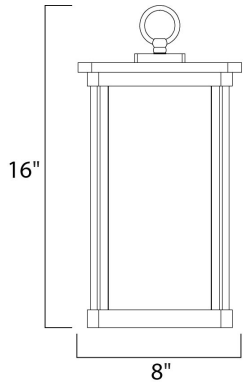

MEASUREMENTS

DIMENSION : 8" L x 8" W x 16" H
 HANGING WEIGHT : 6.8 lb

LAMPING

INPUT VOLTAGE : 120V
 LUMENS : 1,100 Rated
 BULB : 12W LED E26 Medium , 12W Total
 BULB INCLUDED : (Included)
 DIMMABLE : Triac CL
 CRI : 90+ CRI
 COLOR_TEMP : 3000K