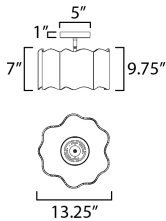

MEASUREMENTS

DIMENSION : 13.25" L x 13.25" W x 9.75" H
 CANOPY : 5" W x 1" H x 5" L
 HANGING WEIGHT : 8.66 lb

LAMPING

INPUT VOLTAGE : 120V
 LUMENS : 2,100 Rated (1,800 Del.)
 BULB : 7W LED E26 Medium , 21W Total
 BULB INCLUDED : (Included)
 DIMMABLE : Triac or ELV
 CRI : 90 CRI
 COLOR_TEMP : 3000K