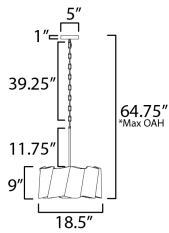

MEASUREMENTS

DIMENSION : 18.5" L x 18.5" W x 22.75" H
 MAX OAH : 64.75" OAH
 CANOPY : 5" W x 1" H x 5" L
 HANGING WEIGHT : 17.6 lb

LAMPING

INPUT VOLTAGE : 120V
 LUMENS : 2,800 Rated (2,400 Del.)
 BULB : 7W LED E26 Medium , 28W Total
 BULB INCLUDED : (Included)
 DIMMABLE : Triac or ELV
 CRI : 90 CRI
 COLOR_TEMP : 3000K

*max overall height

FINISHES OPTION

White/Gold (WTGLD)

MATERIAL

Gypsum, Steel

RATINGS

cETLus
 Dry Location

ADDITIONAL