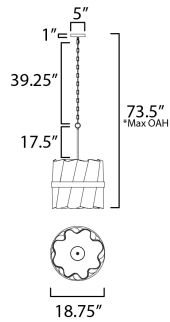

MEASUREMENTS

DIMENSION : 18.75" L x 18.75" W x 31.25" H
 MAX OAH : 73.5" OAH
 CANOPY : 5" W x 1" H x 5" L
 HANGING WEIGHT : 41.35 lb

LAMPING

INPUT VOLTAGE : 120V
 LUMENS : 5,600 Rated (4,800 Del.)
 BULB : 7W LED E26 Medium , 56W Total
 BULB INCLUDED : (Included)
 DIMMABLE : Triac or ELV
 CRI : 90 CRI
 COLOR_TEMP : 3000K