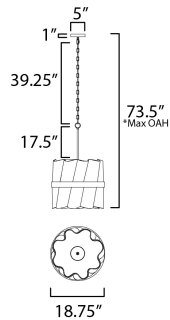

MEASUREMENTS

DIMENSION : 18.75" L x 18.75" W x 31.25" H
 MAX OAH : 73.5" OAH
 CANOPY : 5" W x 1" H x 5" L
 HANGING WEIGHT : 41.35 lb

LAMPING

INPUT VOLTAGE : 120V
 LUMENS : 5,600 Rated (4,800 Del.)
 BULB : 7W LED E26 Medium , 56W Total
 BULB INCLUDED : (Included)
 DIMMABLE : Triac or ELV
 CRI : 90 CRI
 COLOR_TEMP : 3000K