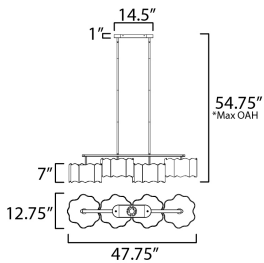

*max overall height

Always consult a qualified electrician before installing any lighting product.