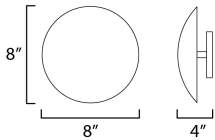

**MEASUREMENTS**

DIMENSION : 8" W x 8" H x 4" Ext  
 MAX OAH : 4.75" W x 4.75" H  
 HANGING WEIGHT : 1.76 lb

**LAMPING**

INPUT VOLTAGE : 120V  
 LUMENS : 2,150 Rated (1,000 Del.)  
 BULB : 15W LED AC Integrated , 15W Total  
 BULB INCLUDED : (Integrated)  
 DIMMABLE : Dim-to-Warm  
 CRI : 90 CRI  
 COLOR\_TEMP : 3000-2700-2200K  
 LIGHTING\_DIRECTION : Indirect