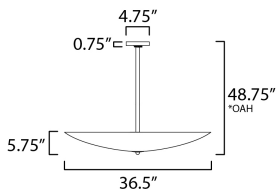

**MEASUREMENTS**

DIMENSION : 35.5" L x 36.5" W x 5.75" H  
 MAX OAH : 48.75" OAH  
 CANOPY : 4.75" W x 0.75" H x 4.75" L  
 HANGING WEIGHT : 17.82 lb

**LAMPING**

INPUT VOLTAGE : 120V  
 LUMENS : 3,200 Rated (1,800 Del.)  
 BULB : 45W LED AC Integrated , 45W Total  
 BULB INCLUDED : (Integrated)  
 DIMMABLE : Dim-to-Warm  
 CRI : 90 CRI  
 COLOR\_TEMP : 3000-2700-2200K