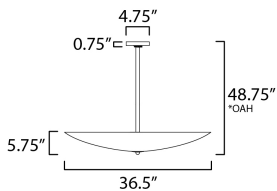

**MEASUREMENTS**

- DIMENSION : 35.5" L x 36.5" W x 5.75" H
- MAX OAH : 48.75" OAH
- CANOPY : 4.75" W x 0.75" H x 4.75" L
- HANGING WEIGHT : 17.82 lb

**LAMPING**

- INPUT VOLTAGE : 120V
- LUMENS : 3,200 Rated (1,800 Del.)
- BULB : 45W LED AC Integrated , 45W Total
- BULB INCLUDED : (Integrated)
- DIMMABLE : Dim-to-Warm
- CRI : 90 CRI
- COLOR\_TEMP : 3000-2700-2200K