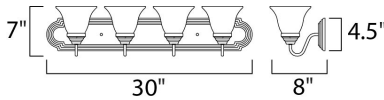

MEASUREMENTS

DIMENSION : 30" W x 7" H x 8" Ext
 BACK PLATE : 26.38" W x 4.75" H x 4.07" HCO
 HANGING WEIGHT : 6.83 lb

LAMPING

INPUT VOLTAGE : 120V
 BULB : 60W Incandescent E26 Medium , 240W Total
 BULB INCLUDED : (Not Included)
 DIMMABLE : Yes