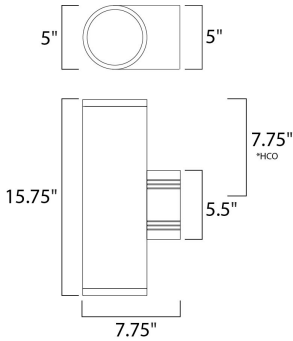

PRODUCT DESCRIPTION

Indirect exterior lighting not only provides illumination where you want but it also highlights the building structure for a beautiful architectural effect. Our collection of up and down lighting fixtures are available in both Architectural Bronze, Black, and Brushed Aluminum.

MEASUREMENTS

DIMENSION : 5" W x 15.75" H x 7.75" Ext
BACK PLATE : 5" W x 5.5" H x 7.75" HCO
HANGING WEIGHT : 8.25 lb

LAMPING

INPUT VOLTAGE : 120V
LUMENS : 1,280 Rated (800 Del.)
BULB : 16W LED PCB Integrated , 32W Total
BULB INCLUDED : (Integrated)
DIMMABLE : ELV or Triac CL
CRI : 90+ CRI
COLOR_TEMP : 3000K
LIGHTING_DIRECTION : Up/Down

FINISHES OPTION

- Architectural Bronze (ABZ)
- Brushed Aluminum (AL)

MATERIAL

Aluminum + Glass

RATINGS

cETLus
Wet Location

ADDITIONAL

INSTALL UP/DOWN: Any
OPERATING TEMPERATURE:
-20°C (-4°F), 40°C (104°F)

PHOTOMETRIC: Report Found Online

Always consult a qualified electrician before installing any lighting product.