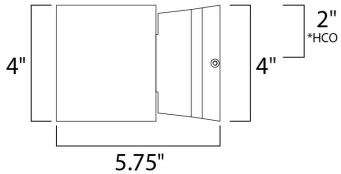

PRODUCT DESCRIPTION

Indirect exterior lighting not only provides illumination where you want but it also highlights the building structure for a beautiful architectural effect. Our collection of up and down lighting fixtures are available in both Architectural Bronze, Black, and Brushed Aluminum.