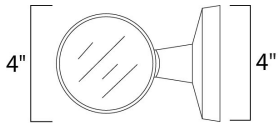

PRODUCT DESCRIPTION

Indirect exterior lighting not only provides illumination where you want but it also highlights the building structure for a beautiful architectural effect. Our collection of up and down lighting fixtures are available in both Architectural Bronze, Black, and Brushed Aluminum.