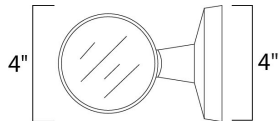

PRODUCT DESCRIPTION

Indirect exterior lighting not only provides illumination where you want but it also highlights the building structure for a beautiful architectural effect. Our collection of up and down lighting fixtures are available in both Architectural Bronze, Black, and Brushed Aluminum.