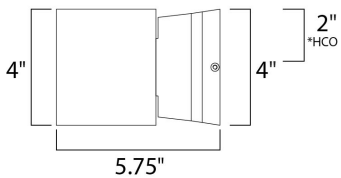

PRODUCT DESCRIPTION

Indirect exterior lighting not only provides illumination where you want but it also highlights the building structure for a beautiful architectural effect. Our collection of up and down lighting fixtures are available in both Architectural Bronze, Black, and Brushed Aluminum.