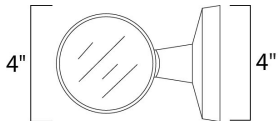

PRODUCT DESCRIPTION

Indirect exterior lighting not only provides illumination where you want but it also highlights the building structure for a beautiful architectural effect. Our collection of up and down lighting fixtures are available in both Architectural Bronze, Black, and Brushed Aluminum.