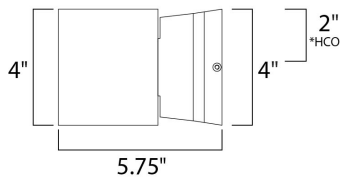

PRODUCT DESCRIPTION

Indirect exterior lighting not only provides illumination where you want but it also highlights the building structure for a beautiful architectural effect. Our collection of up and down lighting fixtures are available in both Architectural Bronze, Black, and Brushed Aluminum.