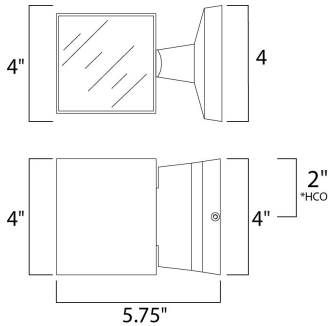

PRODUCT DESCRIPTION

Indirect exterior lighting not only provides illumination where you want but it also highlights the building structure for a beautiful architectural effect. Our collection of up and down lighting fixtures are available in both Architectural Bronze, Black, and Brushed Aluminum.