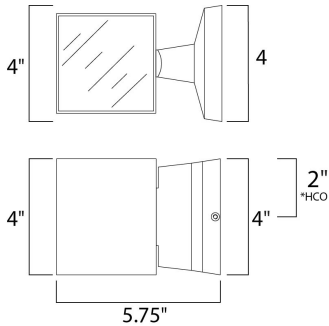

PRODUCT DESCRIPTION

Indirect exterior lighting not only provides illumination where you want but it also highlights the building structure for a beautiful architectural effect. Our collection of up and down lighting fixtures are available in both Architectural Bronze, Black, and Brushed Aluminum.