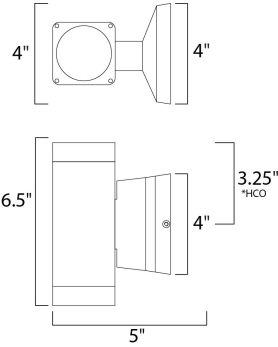

PRODUCT DESCRIPTION

Indirect exterior lighting not only provides illumination where you want but it also highlights the building structure for a beautiful architectural effect. Our collection of up and down lighting fixtures are available in both Architectural Bronze, Black, and Brushed Aluminum.

MEASUREMENTS

DIMENSION : 4" W x 6.75" H x 5" Ext
BACK PLATE : 4.75" W x 4.75" H x 3.25" HCO
HANGING WEIGHT : 3.48 lb

LAMPING

INPUT VOLTAGE : 120V
LUMENS : 630 Rated (162 Del.)
BULB : 4.5W LED PCB Integrated , 9W Total
BULB INCLUDED : (Integrated)
DIMMABLE : Triac CL
CRI : 80+ CRI
COLOR_TEMP : 3000K
LIGHTING_DIRECTION : Up/Down

FINISHES OPTION

- Architectural Bronze (ABZ)
- Brushed Aluminum (AL)

MATERIAL

Aluminum

RATINGS

cETLus
Wet Location

ADDITIONAL

INSTALL UP/DOWN: Any
OPERATING TEMPERATURE:
-20°C (-4°F), 40°C (104°F)

PHOTOMETRIC: Report Found Online

Always consult a qualified electrician before installing any lighting product.