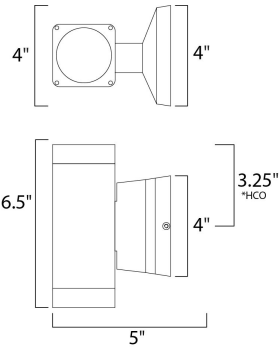

PRODUCT DESCRIPTION

Indirect exterior lighting not only provides illumination where you want but it also highlights the building structure for a beautiful architectural effect. Our collection of up and down lighting fixtures are available in both Architectural Bronze, Black, and Brushed Aluminum.

MEASUREMENTS

DIMENSION : 4" W x 6.75" H x 5" Ext
BACK PLATE : 4.75" W x 4.75" H x 3.25" HCO
HANGING WEIGHT : 3.48 lb

LAMPING

INPUT VOLTAGE : 120V
LUMENS : 630 Rated (162 Del.)
BULB : 4.5W LED PCB Integrated , 9W Total
BULB INCLUDED : (Integrated)
DIMMABLE : Triac CL
CRI : 80+ CRI
COLOR_TEMP : 3000K
LIGHTING_DIRECTION : Up/Down

FINISHES OPTION

- Architectural Bronze (ABZ)
- Brushed Aluminum (AL)

MATERIAL

Aluminum

RATINGS

cETLus
Wet Location

ADDITIONAL

INSTALL UP/DOWN: Any
OPERATING TEMPERATURE:
-20°C (-4°F), 40°C (104°F)

PHOTOMETRIC: Report Found Online

Always consult a qualified electrician before installing any lighting product.