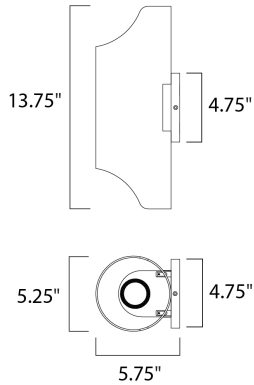

MEASUREMENTS

DIMENSION : 5.75" W x 13.75" H x 5.25" Ext
 BACK PLATE : 4.75" W x 2.5" H x 6.75" HCO
 HANGING WEIGHT : 3.58 lb

LAMPING

INPUT VOLTAGE : 120V
 LUMENS : 840 Rated
 BULB : 6W LED PCB Integrated , 12W Total
 BULB INCLUDED : (Integrated)
 DIMMABLE : No
 CRI : 90+ CRI
 COLOR_TEMP : 3000K
 LIGHTING_DIRECTION : Up/Down