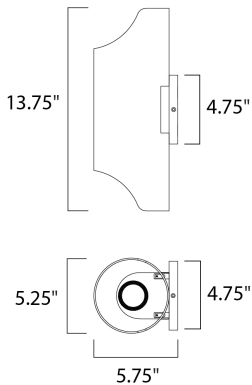

PHOTOMETRIC: Report Found Online

**MEASUREMENTS**

DIMENSION : 5.75" W x 13.75" H x 5.25" Ext  
BACK PLATE : 4.75" W x 2.5" H x 6.75" HCO  
HANGING WEIGHT : 3.58 lb

**LAMPING**

INPUT VOLTAGE : 120V  
LUMENS : 840 Rated  
BULB : 6W LED PCB Integrated , 12W Total  
BULB INCLUDED : (Integrated)  
DIMMABLE : No  
CRI : 90+ CRI  
COLOR\_TEMP : 3000K  
LIGHTING\_DIRECTION : Up/Down