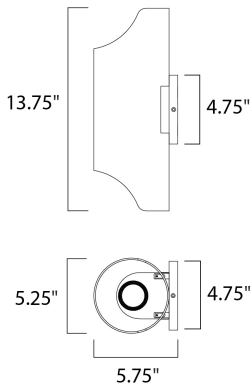

PHOTOMETRIC: Report Found Online

MEASUREMENTS

DIMENSION : 5.75" W x 13.75" H x 5.25" Ext
BACK PLATE : 4.75" W x 2.5" H x 6.75" HCO
HANGING WEIGHT : 3.58 lb

LAMPING

INPUT VOLTAGE : 120V
LUMENS : 840 Rated
BULB : 6W LED PCB Integrated , 12W Total
BULB INCLUDED : (Integrated)
DIMMABLE : No
CRI : 90+ CRI
COLOR_TEMP : 3000K
LIGHTING_DIRECTION : Up/Down