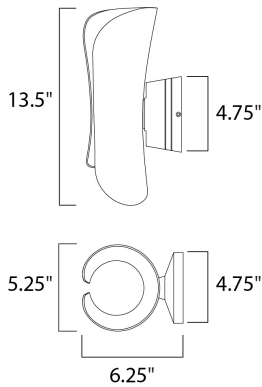

PRODUCT DESCRIPTION

Softly rolled aluminum does not quite meet at the center, leaving an opening to allow light to escape from its top and bottom, visible all along its center. The scroll series comes in our Architectural Bronze finish with a white interior to better reflect light and create an interesting light pattern on the wall. Suitable for both indoor and outdoor applications.

MEASUREMENTS

DIMENSION : 5.25" W x 13.5" H x 6.25" Ext
 BACK PLATE : 4.75" W x 4.75" H x 6.75" HCO
 HANGING WEIGHT : 3.67 lb

LAMPING

INPUT VOLTAGE : 120V
 LUMENS : 840 Rated
 BULB : 6W LED PCB Integrated , 12W Total
 BULB INCLUDED : (Integrated)
 DIMMABLE : No
 CRI : 90+ CRI
 COLOR_TEMP : 3000K
 LIGHTING_DIRECTION : Up/Down