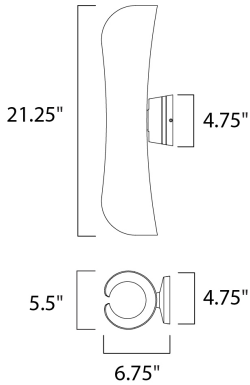

**PRODUCT DESCRIPTION**

Softly rolled aluminum does not quite meet at the center, leaving an opening to allow light to escape from its top and bottom, visible all along its center. The scroll series comes in our Architectural Bronze finish with a white interior to better reflect light and create an interesting light pattern on the wall. Suitable for both indoor and outdoor applications.

**MEASUREMENTS**

DIMENSION : 5.5" W x 21.25" H x 6.75" Ext  
BACK PLATE : 4.75" W x 4.75" H x 10.5" HCO  
HANGING WEIGHT : 4.68 lb

**LAMPING**

INPUT VOLTAGE : 120V  
LUMENS : 1,540 Rated  
BULB : 11W LED PCB Integrated , 22W Total  
BULB INCLUDED : (Integrated)  
DIMMABLE : No  
CRI : 90+ CRI  
COLOR\_TEMP : 3000K  
LIGHTING\_DIRECTION : Up/Down