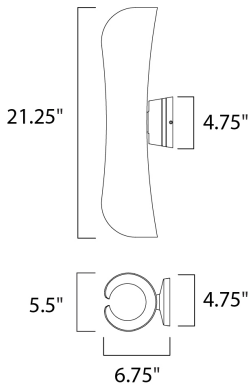

PRODUCT DESCRIPTION

Softly rolled aluminum does not quite meet at the center, leaving an opening to allow light to escape from its top and bottom, visible all along its center. The scroll series comes in our Architectural Bronze finish with a white interior to better reflect light and create an interesting light pattern on the wall. Suitable for both indoor and outdoor applications.

MEASUREMENTS

DIMENSION : 5.5" W x 21.25" H x 6.75" Ext
BACK PLATE : 4.75" W x 4.75" H x 10.5" HCO
HANGING WEIGHT : 4.68 lb

LAMPING

INPUT VOLTAGE : 120V
LUMENS : 1,540 Rated
BULB : 11W LED PCB Integrated , 22W Total
BULB INCLUDED : (Integrated)
DIMMABLE : No
CRI : 90+ CRI
COLOR_TEMP : 3000K
LIGHTING_DIRECTION : Up/Down