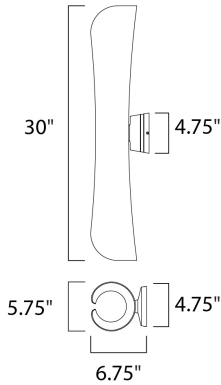

PRODUCT DESCRIPTION

Softly rolled aluminum does not quite meet at the center, leaving an opening to allow light to escape from its top and bottom, visible all along its center. The scroll series comes in our Architectural Bronze finish with a white interior to better reflect light and create an interesting light pattern on the wall. Suitable for both indoor and outdoor applications.

FINISHES OPTION

 Architectural Bronze (ABZ)

MATERIAL

Aluminum

RATINGS

cETLus
Wet Location

ADDITIONAL

INSTALL UP/DOWN: Any
OPERATING TEMPERATURE:
-20°C (-4°F), 40°C (104°F)

MEASUREMENTS

DIMENSION : 5.75" W x 30" H x 6.75" Ext
BACK PLATE : 4.75" W x 4.75" H x 15" HCO
HANGING WEIGHT : 7.15 lb

LAMPING

INPUT VOLTAGE : 120V
LUMENS : 1,540 Rated
BULB : 11W LED PCB Integrated , 22W Total
BULB INCLUDED : (Integrated)
DIMMABLE : No
CRI : 90+ CRI
COLOR_TEMP : 3000K
LIGHTING_DIRECTION : Up/Down