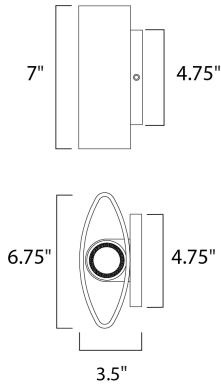

FINISHES OPTION

-  Architectural Bronze (ABZ)
-  Brushed Aluminum (AL)

MATERIAL

Aluminum, Glass

RATINGS

cETLus
Wet Location
ADA

ADDITIONAL

INSTALL UP/DOWN: Any
OPERATING TEMPERATURE:
-20°C (-4°F), 40°C (104°F)

PHOTOMETRIC: Report Found Online

MEASUREMENTS

DIMENSION : 6.75" W x 7" H x 3.5" Ext
BACK PLATE : 4.75" W x 4.75" H x 3.5" HCO
HANGING WEIGHT : 3.12 lb

LAMPING

INPUT VOLTAGE : 120V
LUMENS : 840 Rated
BULB : 6W LED PCB Integrated , 12W Total
BULB INCLUDED : (Integrated)
DIMMABLE : No
CRI : 90+ CRI
COLOR_TEMP : 2700K
LIGHTING_DIRECTION : Up/Down