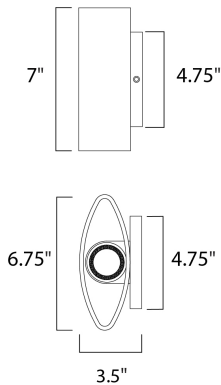

FINISHES OPTION

-  Architectural Bronze (ABZ)
-  Brushed Aluminum (AL)

MATERIAL

Aluminum, Glass

RATINGS

cETLus
Wet Location
ADA

ADDITIONAL

INSTALL UP/DOWN: Any
OPERATING TEMPERATURE:
-20°C (-4°F), 40°C (104°F)

PHOTOMETRIC: Report Found Online

MEASUREMENTS

DIMENSION : 6.75" W x 7" H x 3.5" Ext
BACK PLATE : 4.75" W x 4.75" H x 3.5" HCO
HANGING WEIGHT : 3.12 lb

LAMPING

INPUT VOLTAGE : 120V
LUMENS : 840 Rated
BULB : 6W LED PCB Integrated , 12W Total
BULB INCLUDED : (Integrated)
DIMMABLE : No
CRI : 90+ CRI
COLOR_TEMP : 2700K
LIGHTING_DIRECTION : Up/Down