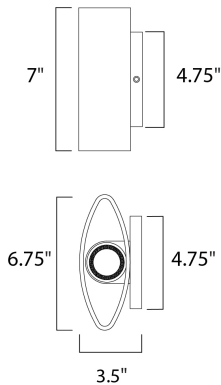

**FINISHES OPTION**

-  Architectural Bronze (ABZ)
-  Brushed Aluminum (AL)

**MATERIAL**

Aluminum, Glass

**RATINGS**

cETLus  
Wet Location  
ADA

**ADDITIONAL**

INSTALL UP/DOWN: Any  
OPERATING TEMPERATURE:  
-20°C (-4°F), 40°C (104°F)

PHOTOMETRIC: Report Found Online

**MEASUREMENTS**

DIMENSION : 6.75" W x 7" H x 3.5" Ext  
BACK PLATE : 4.75" W x 4.75" H x 3.5" HCO  
HANGING WEIGHT : 3.12 lb

**LAMPING**

INPUT VOLTAGE : 120V  
LUMENS : 840 Rated  
BULB : 6W LED PCB Integrated , 12W Total  
BULB INCLUDED : (Integrated)  
DIMMABLE : No  
CRI : 90+ CRI  
COLOR\_TEMP : 2700K  
LIGHTING\_DIRECTION : Up/Down