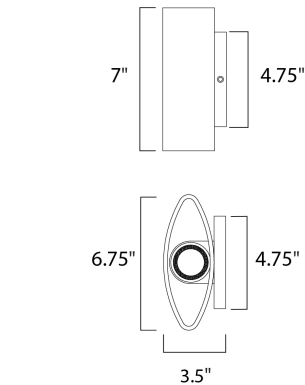

FINISHES OPTION

-  Architectural Bronze (ABZ)
-  Brushed Aluminum (AL)

MATERIAL

Aluminum, Glass

RATINGS

cETLus
Wet Location
ADA

ADDITIONAL

INSTALL UP/DOWN: Any
OPERATING TEMPERATURE:
-20°C (-4°F), 40°C (104°F)

PHOTOMETRIC: Report Found Online

MEASUREMENTS

DIMENSION : 6.75" W x 7" H x 3.5" Ext
BACK PLATE : 4.75" W x 4.75" H x 3.5" HCO
HANGING WEIGHT : 3.12 lb

LAMPING

INPUT VOLTAGE : 120V
LUMENS : 840 Rated
BULB : 6W LED PCB Integrated , 12W Total
BULB INCLUDED : (Integrated)
DIMMABLE : No
CRI : 90+ CRI
COLOR_TEMP : 2700K
LIGHTING_DIRECTION : Up/Down