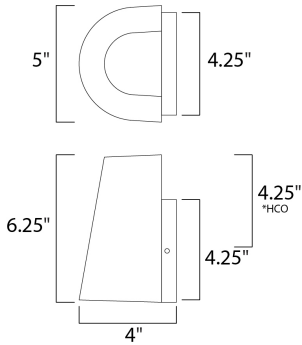

PRODUCT DESCRIPTION

Small scale outdoor lighting perfect for indoor and outdoor applications. The indirect exterior lighting not only provides illumination where you want but also highlights the building structure for a beautiful architectural effect. Available in four finishes: Black, Silver, Architectural Bronze, and White.