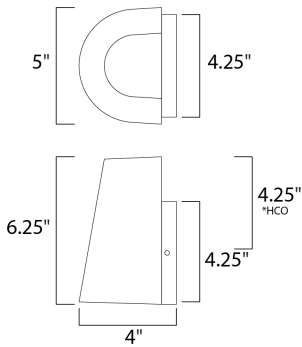

PRODUCT DESCRIPTION

Small scale outdoor lighting perfect for indoor and outdoor applications. The indirect exterior lighting not only provides illumination where you want but also highlights the building structure for a beautiful architectural effect. Available in four finishes: Black, Silver, Architectural Bronze, and White.