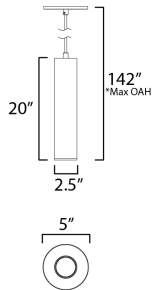

**PRODUCT DESCRIPTION**

This classic cylinder design has been made ultra-thin intending its use in applications requiring ADA compliance. The sconce casts generous lighting both upwards and downwards using dedicated, high-powered LED. Concealed within the frame, there is a range voltage 120-277V LED driver making this a great option for light commercial as well as residential applications. Available in Matte Black, Architectural Bronze and White outdoor powder coat finishes. For Dark Sky applications, make use of the optional Dark Sky Cap available.

\*max overall height

**MEASUREMENTS**

DIMENSION : 2.5" L x 2.5" W x 20" H  
 MAX OAH : 142" OAH  
 CANOPY : 5" W x 0.25" H x 5" L  
 HANGING WEIGHT : 2.86 lb

**LAMPING**

INPUT VOLTAGE : 120-277V  
 LUMENS : 700 Rated (560 Del.)  
 BULB : 7W LED DC Integrated , 7W Total  
 BULB INCLUDED : (Integrated)  
 DIMMABLE : Triac or ELV at 120V  
 CRI : 90 CRI  
 COLOR\_TEMP : 3000K