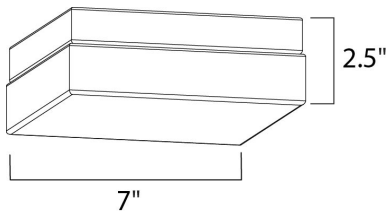

PRODUCT DESCRIPTION

This very compact LED flush mount directly installs on any 4" junction box and gives the look of a recessed trim. Constructed of Die Cast Aluminum, the Diverse luminaire is dimmable and approved for wet or damp locations so it can be used in virtually any ceiling application, including showers.

MEASUREMENTS

DIMENSION : 7.5" L x 7.5" W x 1.25" H
 HANGING WEIGHT : 0.28 lb

LAMPING

INPUT VOLTAGE : 120V
 LUMENS : 1,350 Rated (1,100 Del.)
 BULB : 15W LED PCB Integrated , 15W Total
 BULB INCLUDED : (Integrated)
 DIMMABLE : ELV or Triac CL
 CRI : 90 CRI
 COLOR_TEMP : 4000K