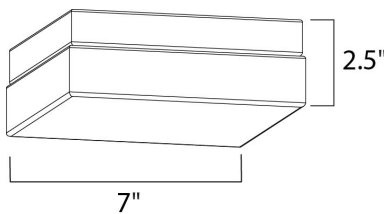

**PRODUCT DESCRIPTION**

This very compact LED flush mount directly installs on any 4" junction box and gives the look of a recessed trim. Constructed of Die Cast Aluminum, the Diverse luminaire is dimmable and approved for wet or damp locations so it can be used in virtually any ceiling application, including showers.

**MEASUREMENTS**

DIMENSION : 7.5" L x 7.5" W x 1.25" H  
 HANGING WEIGHT : 0.28 lb

**LAMPING**

INPUT VOLTAGE : 120V  
 LUMENS : 1,350 Rated (1,100 Del.)  
 BULB : 15W LED PCB Integrated , 15W Total  
 BULB INCLUDED : (Integrated)  
 DIMMABLE : ELV or Triac CL  
 CRI : 90 CRI  
 COLOR\_TEMP : 4000K