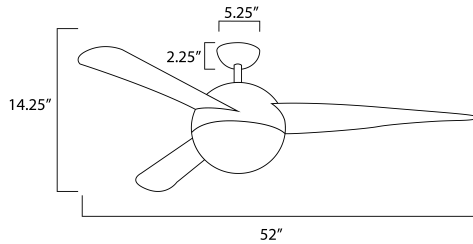

MEASUREMENTS

MODEL	DIMENSION	CANOPY	MAX OAH	HANGING WEIGHT
SM868801	52"W x 12.80"H	5.25"W x 2.25"H	5.75"W x 22.75"H	17.28 lb
SM868802	52"W x 17.20"H	5.25"W x 2.25"H	5.75"W x 22.75"H	17.28 lb

LAMPING

MODEL	BULB TYPE	LUMENS			ENERGY INFORMATION AT HIGH SPEEDS		
		CRI	INIT.	DEL.	CFM	EFFICIENCY	ELECTRICITY USE
SM868801	24W LED E26 120V	90+	2100	1680	3940 CFM	72 CFM / W	38W Dimmable
SM868802	24W LED E26 120V	90+	1500	1200	4116 CFM	72 CFM / W	39W Dimmable