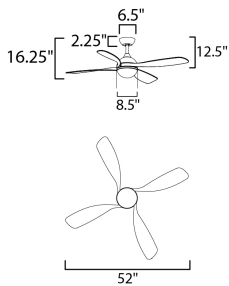

PRODUCT DESCRIPTION

Modern and chic, the Bola collection elevates the standard fan with its beautifully balanced design. A sleek globe frame seamlessly separates the top DC motor housing from the lower LED light kit, while gracefully curved solid wood blades add a touch of natural sophistication. The energy-efficient DC motor ensures quiet operation, while the included remote control allows you to customize the CCT-tunable LED light, from warm to bright, for the perfect ambiance. Available in 52" blade span and finishes in Matte White, Matte Black, Satin Nickel with white wood blades, or Natural Aged Brass with white wood blades. Suitable for dry locations, Bola merges form and function with effortless charm.

MEASUREMENTS

DIMENSION : 52" L x 52" W x 16.25" H
 MAX OAH : 16.25" OAH
 CANOPY : 6.5" W x 2.36" H x 6.5" L
 HANGING WEIGHT : 12.79 lb

LAMPING

INPUT VOLTAGE : 120V
 LUMENS : 1,680 Rated (1,270 Del.)
 BULB : 24W LED PCB Integrated , 24W Total
 BULB INCLUDED : (Integrated)
 DIMMABLE : Y
 CRI : 90 CRI
 COLOR_TEMP : 27-30-40K