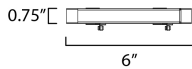

PRODUCT DESCRIPTION

Narrow Aluminum channels of LED are easily concealed in an economical way to tackle your task lighting. Installation is simple with an adjustable bracket that allows you to direct the light to where you need it, and a simple plug-in or hard wire power supply. Available in lengths from 6" to 48" and varies accessories, Slim Stick is the easy solution for your task lighting installation.

MEASUREMENTS

DIMENSION : 6" L x 0.75" W x 0.5" H
 HANGING WEIGHT : 7.7 lb

LAMPING

INPUT VOLTAGE : 24V
 LUMENS : 350 Rated (260 Del.)
 BULB : 3W LED PCB Integrated , 3W Total
 BULB INCLUDED : (Integrated)
 DIMMABLE : Refer to Spec Sheet
 CRI : 90 CRI
 COLOR_TEMP : 3000K
 LIGHTING_DIRECTION : Directional