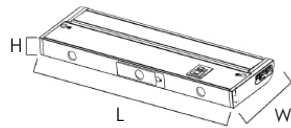

MEASUREMENTS

MODEL	DIMENSION	CRI	HCO
SM869850	6"L x 3.5" W x 1"H	90+	0.75
SM869851	12"L x 3.5" W x 1"H	90+	0.75
SM869852	18"L x 3.5" W x 1"H	90+	0.75
SM869853	24"L x 3.5" W x 1"H	90+	0.75
SM869854	30"L x 3.5" W x 1"H	90+	0.75
SM869855	36"L x 3.5" W x 1"H	90+	0.75