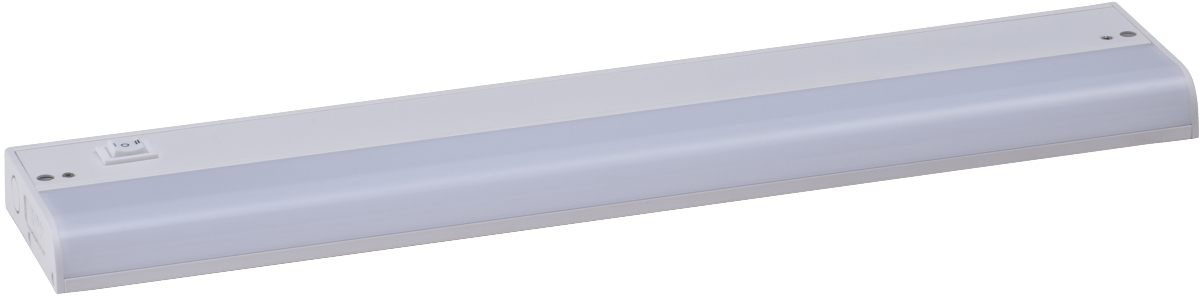

COUNTERMAX MX-L120-1K | UNDERCABINET 1K

SM869850/ SM869851/ SM869852/ SM869853/ SM869854/ SM869855

- Acrylic diffuser for uniform reflectance
- CRI 90+
- Rated life 50,000 hours
- 120V input Voltage
- ETL/ cETL IP65

Job Name:	Job Type:
Quantity:	Comments:

PRODUCT DESCRIPTION

Featuring a defused LED light with an 90+ CRI this 3,000K undercabinet light provides an energy efficient light output at an economical price. Available in six sizes with a white finish housing the 1K family is Maxim's starting value in undercabinet lighting.

LAMPING

MODEL	BULB TYPE	COLOR TEMPERATURE	LUMENS RATED	DEL	INPUT	DIMMABLE
SM869850	3W LED (Integrated)	3000K	190	150	120V	Triac CL
SM869851	5W LED (Integrated)	3000K	320	260	120V	Triac CL
SM869852	8W LED (Integrated)	3000K	500	470	120V	Triac CL
SM869853	12W LED (Integrated)	3000K	750	670	120V	Triac CL
SM869854	16W LED (Integrated)	3000K	1000	830	120V	Triac CL
SM869855	20W LED (Integrated)	3000K	1250	1140	120V	Triac CL

INCLUDES

- 3/8" knockouts on back and bottom
- Romex connector
- Mounting screws

Always consult a qualified electrician before installing any lighting product

FINISHES OPTIONS:

White (WT)

MATERIAL:

Aluminum + Acrylic