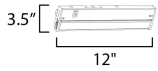

PRODUCT DESCRIPTION

MEASUREMENTS

DIMENSION : 12" L x 3.5" W x 1" H
 HANGING WEIGHT : 0.99 lb

LAMPING

INPUT VOLTAGE : 120V
 LUMENS : 540 Rated (460 Del.)
 BULB : 6W LED PCB Integrated , 6W Total
 BULB INCLUDED : (Integrated)
 DIMMABLE : Y
 CRI : 90 CRI
 COLOR_TEMP : 27-30-35-40-50K

FINISHES OPTION

-  Bronze (BZ)
-  Satin Nickel (SN)
-  White (WT)

MATERIAL

Aluminum + LED + PC

RATINGS

cETLus
 Dry Location

ADDITIONAL

RATED LIFE 35000 Hours
 OPERATING TEMPERATURE:
 -20°C (-4°F), 40°C (104°F)